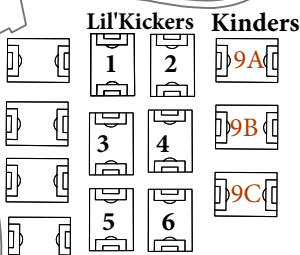

North Platte River

Field 1

Field 2

Field 3 - 8U

Field 4

5N

5S

Field 6

Concession Building

Lil' Kickers

Kinders

3rd/4th grade fields 10U

NO PETS. We value the families that participate in the Casper Soccer Club programs and request that pets remain at home during the Event for the safety of the pets as well as the players and spectators.